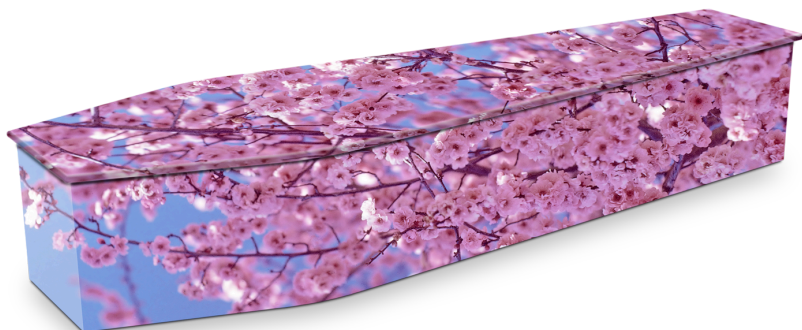

### IMPERIAL

Solid cedar casket with domed lid and large corner pillars, full length drop bar handles, ruffled satin interior.

### REGAL

Solid Timber casket with domed lid, 3/4 drop bars, ruffled satin interior.

## EXPRESSION COFFINS

EXAMPLES:

**PERSONALISED**

**THE STOCKMAN**

**PINK BLOSSOM**

**BLACK CHROME  
MOTORCYCLE**

Handmade in Australia with high-resolution image wraps using  
eco-friendly, water-based latex inks.